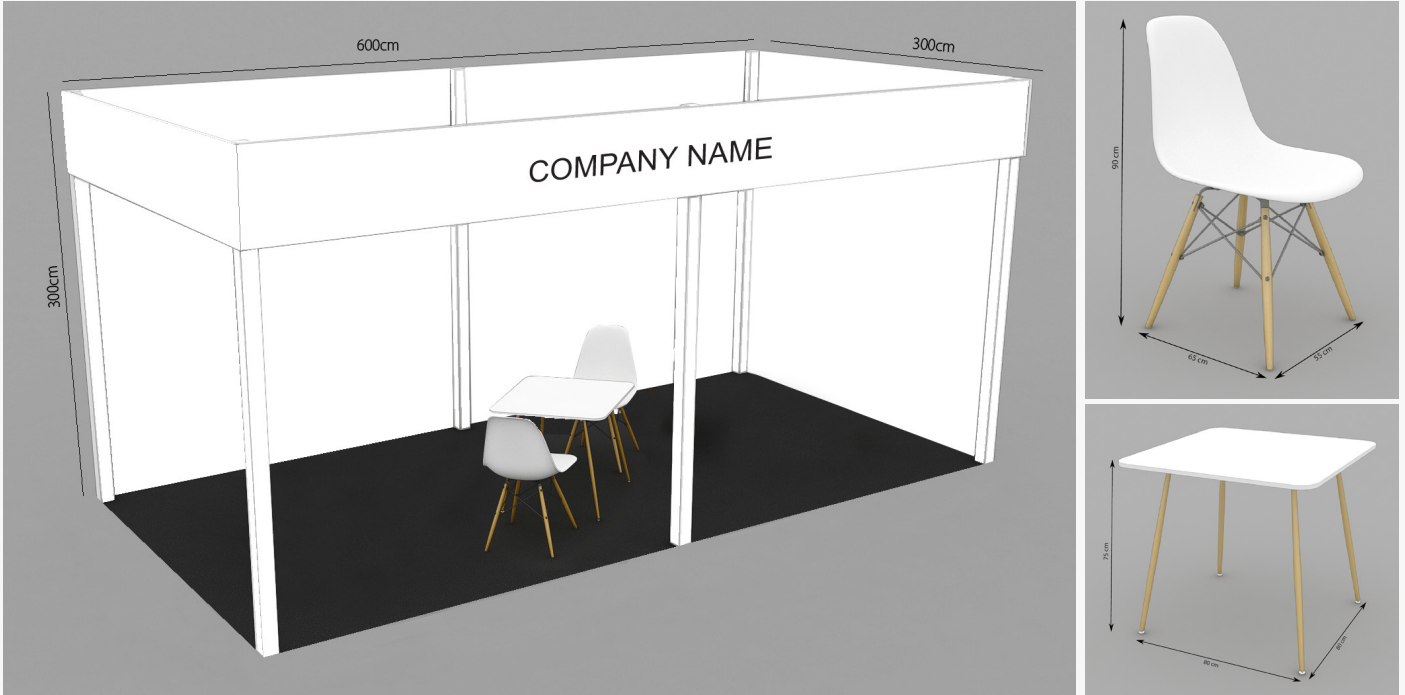

STAND & SPACE OPTIONS

CONTEMPORARY / MODULAR STAND - US\$ 330/RO 127 PER SQM

Minimum 18 sqm, i.e. 3x6m, Wooden Wall panels, 1 table, 2 chairs, carpet, English fascia board (max. 20 letters), 2 spotlights (100 watts each), 1 double socket (240 volts, 13amps, single phase, 200 watts max use)

SPACE ONLY - US\$ 260/RO 100 PER SQM

Minimum 36 sqm, i.e. 6x6m Space only will be marked area inside the venue to design & construct your own stall. Approval of stall design from organizer is a must.